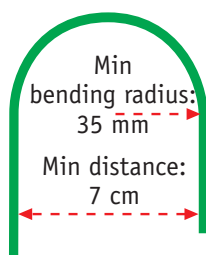

Specification:

- Flameretardent, twin conductor with no electromagnetic fields.
- Steel armoured metallic sheath with minimum electric fields.
- Approved to be installed in and on the water pipe.
- Insulation class I
- IP67
- Operating temperature max +50°C.
- Mecanical strength, armoured class C according to EN60800.
- Voltage 230 Volt.
- Wattage 8 W/m.
- 2 m coldtail with metallic sheath.
- Manufactured according to EN60800, SS4242411.
- Complies with RoHS directive 2002/95/EC.

- 100 W/m² = c/c 8 cm
- 80 W/m² = c/c 10 cm
- 75 W/m² = c/c 10,5 cm
- 60 W/m² = c/c 13,5 cm
- 54 W/m² = c/c 15 cm
- 40 W/m² = c/c 20 cm
- 32 W/m² = c/c 25 cm
- 27 W/m² = c/c 30 cm
- 23 W/m² = c/c 35 cm
- 20 W/m² = c/c 40 cm
- 18 W/m² = c/c 45 cm

Part no.	EAN no.	Product Type	Length (m)	Wattage (W)	Tolerance total (Ohm)
E 89 876 01	7331002902010	KIMA Green	2	15	3350 - 3879
E 89 876 02	7331002902027	KIMA Green	3	23	2185 - 2530
E 89 876 03	7331002902034	KIMA Green	4	30	1675 - 1940
E 89 876 04	7331002902041	KIMA Green	6	44	1142 - 1323
E 89 876 05	7331002902058	KIMA Green	8	60	838 - 970
E 89 876 06	7331002902065	KIMA Green	10	75	670 - 776
E 89 876 07	7331002902072	KIMA Green	15	110	457 - 529
E 89 876 08	7331002902089	KIMA Green	20	150	335 - 388
E 89 876 09	7331002902096	KIMA Green	25	190	265 - 306
E 89 876 10	7331002902102	KIMA Green	30	225	223 - 259
E 89 876 11	7331002902119	KIMA Green	35	260	193 - 224
E 89 876 12	7331002902126	KIMA Green	40	300	168 - 194
E 89 876 13	7331002902133	KIMA Green	45	340	148 - 171
E 89 876 14	7331002902140	KIMA Green	50	375	134 - 155
E 89 876 15	7331002902157	KIMA Green	60	450	112 - 129
E 89 876 16	7331002902164	KIMA Green	80	600	84 - 97
E 89 876 17	7331002902171	KIMA Green	105	790	64 - 74
E 89 876 18	7331002902188	KIMA Green	135	1015	50 - 57